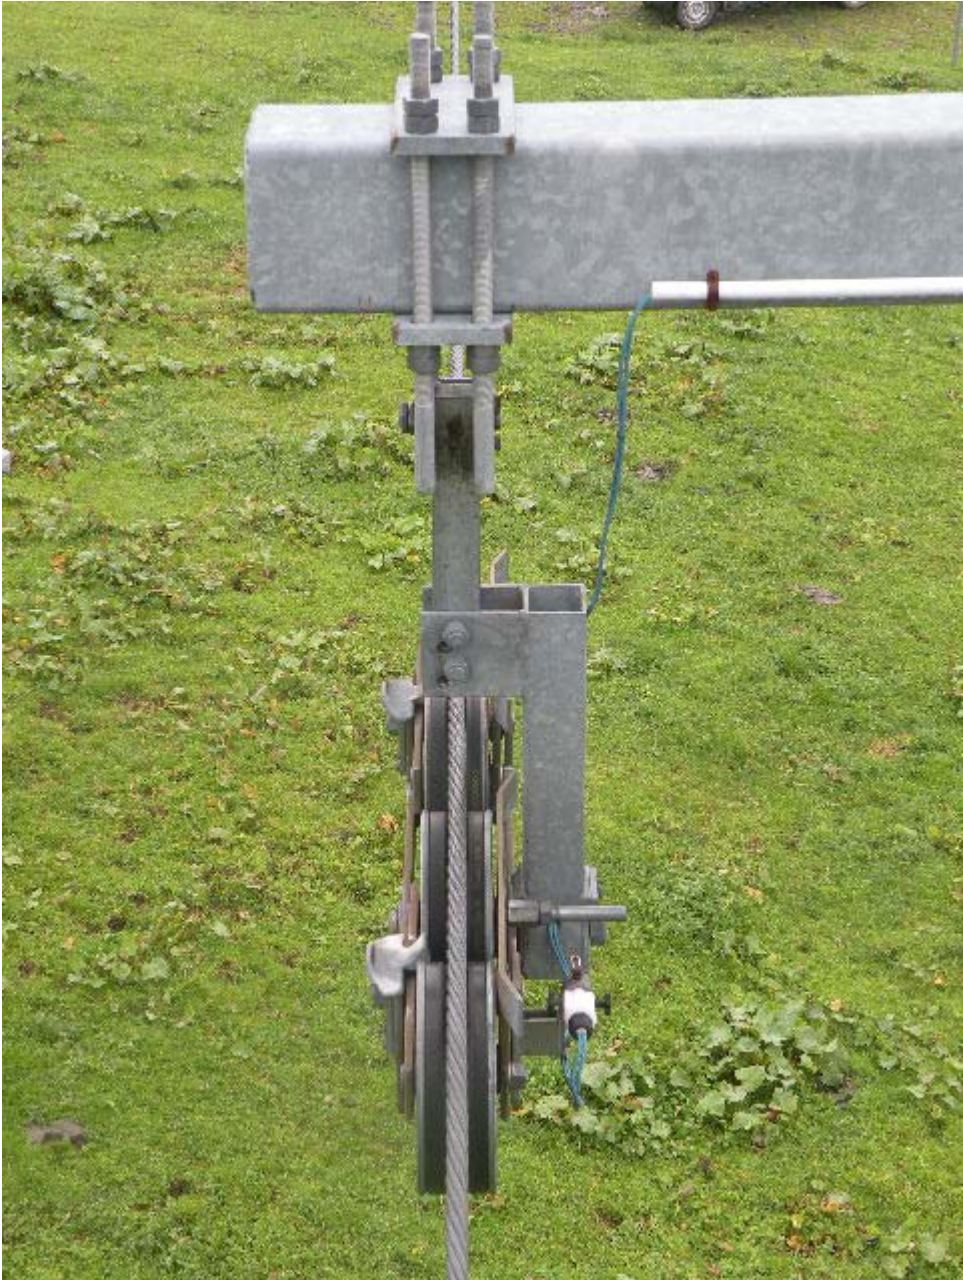

Summit Lift Company

Together with

WODL

Sellbahn und Maschinenhandel

Offer:

Available: May 2011

T Bar Lift

| | |
|---------------------|-------------------------|
| Manufacture: | Doppelmayr |
| Type: | CT 940 EM |
| Length: | 1100 m |
| Vertical rise: | 370 m |
| Year of Manufacture | 1981 |
| Capacity p/h | 1432 |
| Carriers: | 97 |
| Speed: | 3.35 m/s |
| Towers: | 9 galvanized |
| Rope size: | 24 mm |
| Tensioning: | Top Drive Counterweight |
| Drive: | Top overhead |
| Rotation: | Left up |

Location: Austria

Price: *includes removal and loading, shipping to your area*

For more details

email randy@summitliftco.net

call 250 423 1255

Antriebsstation geschraubt, verzinkt

Antriebsstation verzinkt, geschraubt