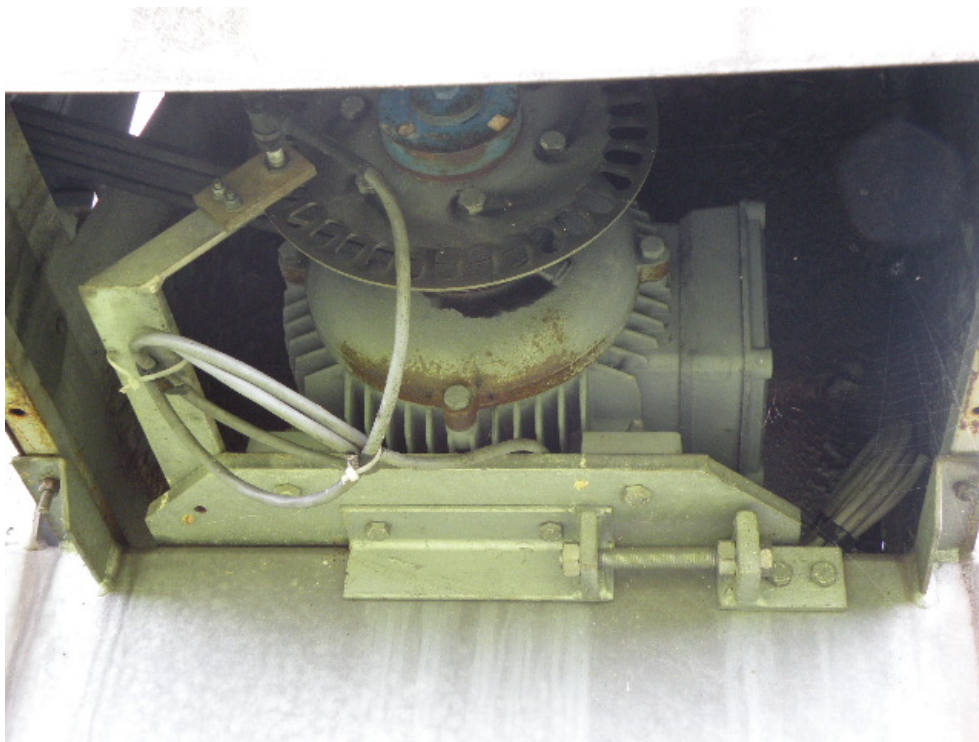

Lieferzeit: SOFORT
Zahlung: 30% Anzahlung
70% vor Abholung

Mit freundlichen Grüßen

Gerald Wodl
Seilbahn und Maschinenhandel