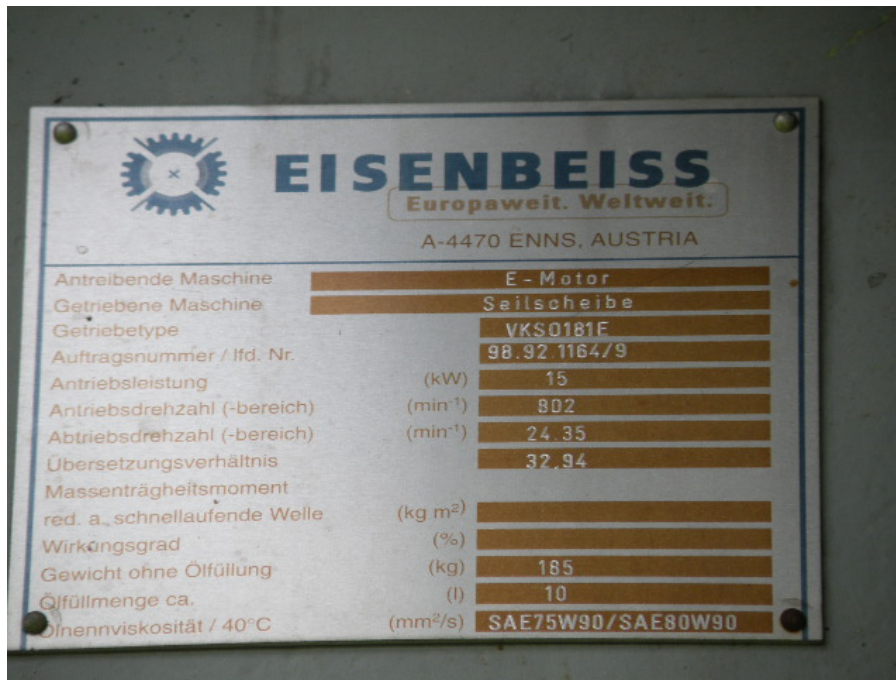

Lieferzeit: SOFORT
Zahlung: 30% Anzahlung
70% vor Abholung

Mit freundlichen Grüßen

Gerald Wodl
Seilbahn und Maschinenhandel